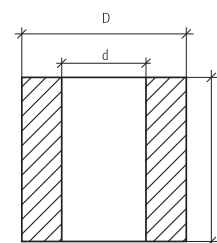

3.1

Large capacity rolls

REF.	D	d	A	WEIGHT
14	750	430	625	330
15a	740/800/975	400	450	250/300/500
15b	780/850/1.000	500	450	250/300/500
15c	820/870/1.010	530	450	250/300/500
17	800 - 1.100	650	530	200-500
4a	1.100*	400	550	500-1.000

* D will depend on the desired weight.

mm.

Kgs.

REF 14	Ø Wire from 2,00mm. up to 4,50mm.	Dimensions of the pallets: 0,80m. x 0,80m.
REF 15	Ø Wire from 2,00mm. up to 7,90mm.	Dimensions of the pallets: 0,80m. x 0,80m. or 1,00m. x 1,00m.
REF 17	Ø Wire from 7,00mm. up to 13,00mm.	Dimensions of the pallets: 0,80m. x 0,80m. or 1,00m. x 1,00m.
REF 4a	Ø Wire from 2,00mm. up to 3,50mm.	Dimensions of the pallets: 1,20m. x 1,20m.